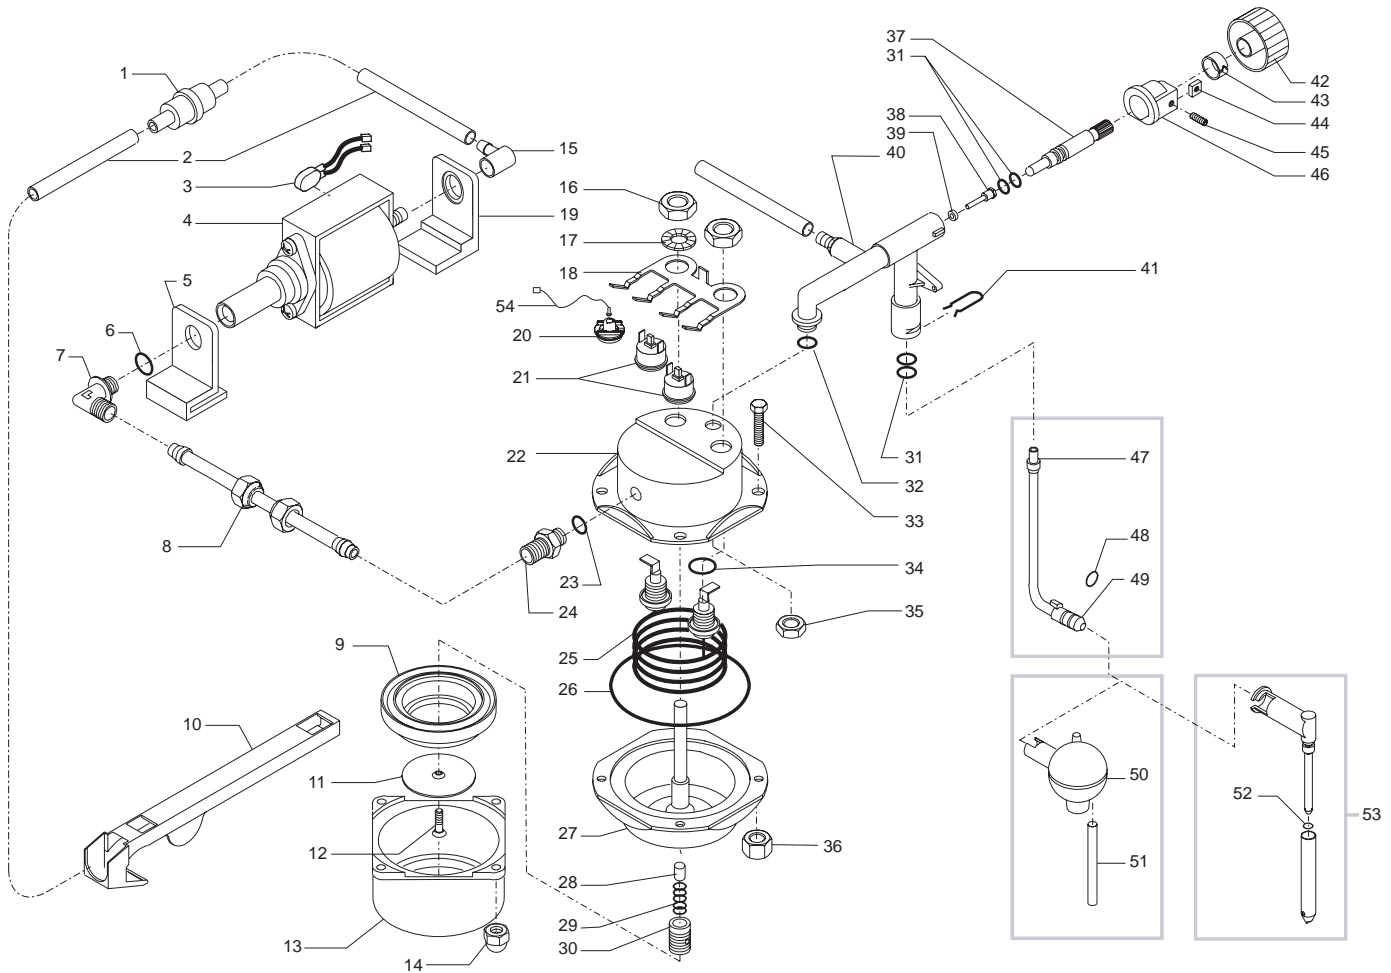

Saeco® SIN 017XNI

CALDAIA INOX

Cod. 10001205-1436

POS	CODE	DESCRIPTION	NOTE	POS	CODICE	DESCRIZIONE	NOTE
01	144650300	SUCTION FILTER GAUZE NET 500 (NEW)		39	11003980	TEFLON SEAL D=6 FOR PISTON	
02	149360200	SILICONE TUBE 5X8 70SR IN ROLL		40	228455603	NIK/BRAS.FAUCET D12 MAGIC SS BOILER ASSY	
03	11003536	4POLES CONNECT.CUPWARMING/PUMP ILLY ASSY		41	126764018	SPRING D=1STEAM TUBE HOLDER JUN.	
04	12000470	ULKA PUMP EP4/S GW	230V-50HZ	42	147711550	KNOB FOR FAUCET SHAFT BLACK IDEA	
	12000159	ULKA PUMP EFP4/S	120V-60HZ	43	120460204	RAPID CONNECTOR D=10,6 H=5 SP=1	
05	149194050	LEFT SUPPORT MAGIC COMBI VAPIS PUM		44	123451900	SQUARE NUT M4 CH=8 H=2.5 ZNP	
06	140321961	OR 2031 IN TERMOIL		45	125580104	STEI SCREW M4X8 UNI 5929 BURNISHED	
07	11001480	TEA/B.CONN.90°1/8"GAS CYL.15,8X17MM ULKA		46	142200350	CAM FOR FAUCET SHAFT	
08	227870500	CONNECTOR AS. 4X6 L=100 PUMP ULKA		47	229350408	CHROMED STEAM TUBE L=79 BENT 90° ASSY.	
09	145841500	FILTERHOLD SEAL		48	140324461	OR METRIC 0060-20 IN TERMOIL	
10	149189659	GREY SUCT.TUBE SUPPORT MAGIC ESP/COMBI		49	142270650	BLACK TUBE FOR CAPP/PANAR.W/OUT 2 OR	
11	123741421	PERCOLATOR DE =48,8 SS BOILER JACOBS		50	222520550	SPHERICAL CAPPUCINATORE ASS.BLACK	
12	129854021	TSP SCREW M4X8 UNI 7688 SS		51	149360400	TRANSPARENT SILCONE TUBE 3,5X6 IN ROLL	
13	120281000	POLISHED FILTERHOLDER LOCKING RING	230V	52	140324761	OR METRIC 0050-20 IN TERMOIL	
	220270100	FILTERH.RETAIN.RING S/SCR.WITH LOCK	120V	53	227430550	PANNARELLO AS. BLACK 90 DEGREES	
14	123330120	CAP NUT M5 UNI 5721-69 CL5S		54	12000402	NTC TEMPERATURE SENSOR	
15	147920150	90°CONNECTOR PUMP INLET					
16	123452000	NUT M 12 X1,25 H= 4,5					
17	128311204	WASHER UNI 8842 A12 BURN.					
18	126836321	3 TH. FIX. SPRING EARTH SYMBOL. ST					
19	149193950	RIGHT SUPPORT MAGIC COMBI VAPIS PU					
20	11003514	BOILER SENSOR SUPPORT MAGIC ESP.RD					
21	189428200	THERMOSTAT 175° 1NT-08L-3794					
22	122902121	UPPER BOILER CASING + BRACKETS W/O VAPIS					
23	140320762	OR 108 IN SILICONE					
24	127960903	TEA/BRASS STRAIGHT FITTING FOR SS.BOILER					
25	188150158	HEAT ELEMENT+TEA/BRASS TERMINAL	230V-900W				
	188150151	HEAT ELEMENT+TEA/BRASS TERMINAL	120V-900W				
26	140322962	OR 176 IN SILICONE					
27	222891400	SS.LOWER BOILER CASING + BRASS/TEA HUB					
28	149450588	SILICONE VALVE 65SH BOILER SEALING					
29	126761518	SPRING FOR BOILER VALVE					
30	11001196	VIS DE VALVE CHAUDIERE					
31	140321861	OR 2025 IN EPDM					
32	140323062	OR 2043 IN SILICONE					
33	129680802	SCREW WITH WASHER TE M5X20 GALVANIZ					
34	140322262	OR 2050 IN SILICONE					
35	123390109	TEA/BRASS NUT 1/8 GAS H=6 CH=14					
36	123160502	NUT M5 HIGH UNI 5587-68 GALVANIZED					
37	120643720	BRASS FAUCET SHAFT + CAM L=64 MAG.ESP.					
38	11001485	NIKELED PISTON L=21					